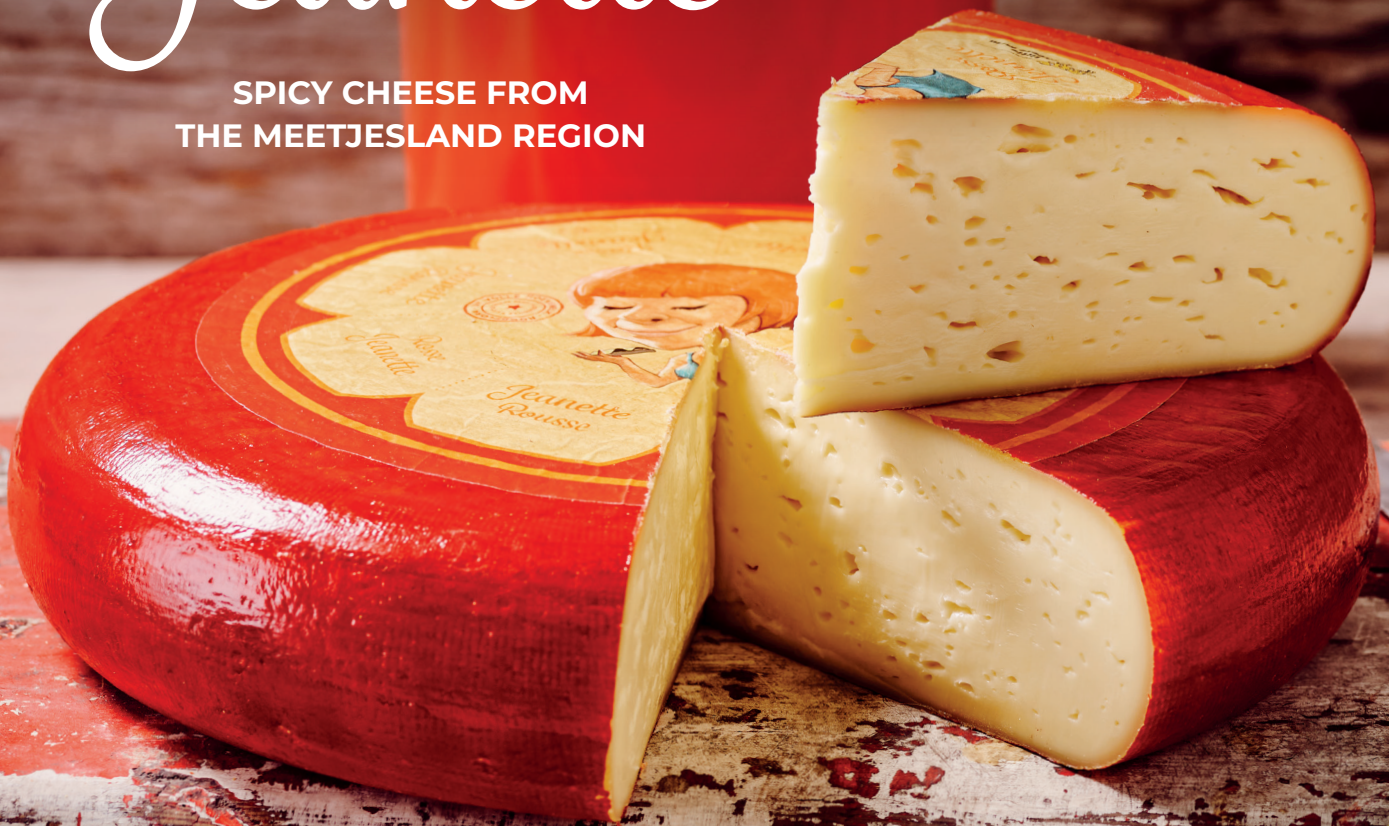

# Rosse Jeanette

SPICY CHEESE FROM  
THE MEETJESLAND REGION

**little  
cheese farm**  
Belgische kaas van de boerderij

[www.littlecheesefarm.be](http://www.littlecheesefarm.be)  [littlecheesefarm](https://www.facebook.com/littlecheesefarm)  [little\\_cheese\\_farm](https://www.instagram.com/little_cheese_farm)